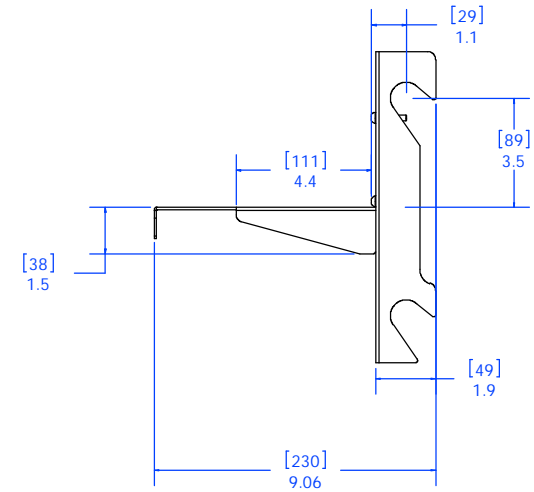

WEIGHT CAPACITY 10 LBS.

CHIEF MANUFACTURING INC.
MOUNT ORDER NUMBER IS FVS350
PHONE: 1-800-582-6480

THE INFORMATION AND DESIGNS CONTAINED IN THIS DRAWING ARE CONFIDENTIAL AND THE PROPRIETARY PROPERTY OF CHIEF MFG., INC. NEITHER THIS DESIGN NOR ANY INFORMATION CONTAINED IN THIS DRAWING MAY BE REPRODUCED OR DISCLOSED TO OTHERS WITHOUT THE EXPRESS WRITTEN CONSENT OF CHIEF MFG., INC.

CHIEF MANUFACTURING, INC.
8401 EAGLE CREEK PKWY STE. 700, SAUSAGE, MN 55378
1.800.582.6480 * FAX 1.877.894.6918

TITLE

FVS350