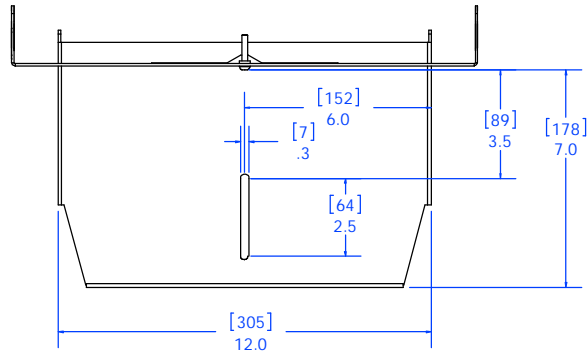

WEIGHT CAPACITY 10 LBS.

CHIEF MANUFACTURING INC.
MOUNT ORDER NUMBER IS FVS350
PHONE: 1-800-582-6480

THE INFORMATION AND DESIGNS CONTAINED IN THIS DRAWING ARE CONFIDENTIAL AND THE PROPRIETARY PROPERTY OF CHIEF MFG., INC. NEITHER THIS DESIGN NOR ANY INFORMATION CONTAINED IN THIS DRAWING MAY BE REPRODUCED OR DISCLOSED TO OTHERS WITHOUT THE EXPRESS WRITTEN CONSENT OF CHIEF MFG., INC.