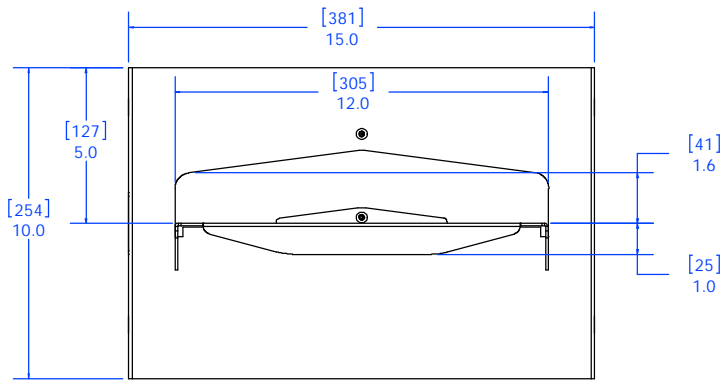

WEIGHT CAPACITY 10 LBS.

CHIEF MANUFACTURING INC.
MOUNT ORDER NUMBER IS FVS350
PHONE: 1-800-582-6480

THE INFORMATION AND DESIGNS CONTAINED IN THIS DRAWING ARE CONFIDENTIAL AND THE PROPRIETARY PROPERTY OF CHIEF MFG., INC. NEITHER THIS DESIGN NOR ANY INFORMATION CONTAINED IN THIS DRAWING MAY BE REPRODUCED OR DISCLOSED TO OTHERS WITHOUT THE EXPRESS WRITTEN CONSENT OF CHIEF MFG., INC.